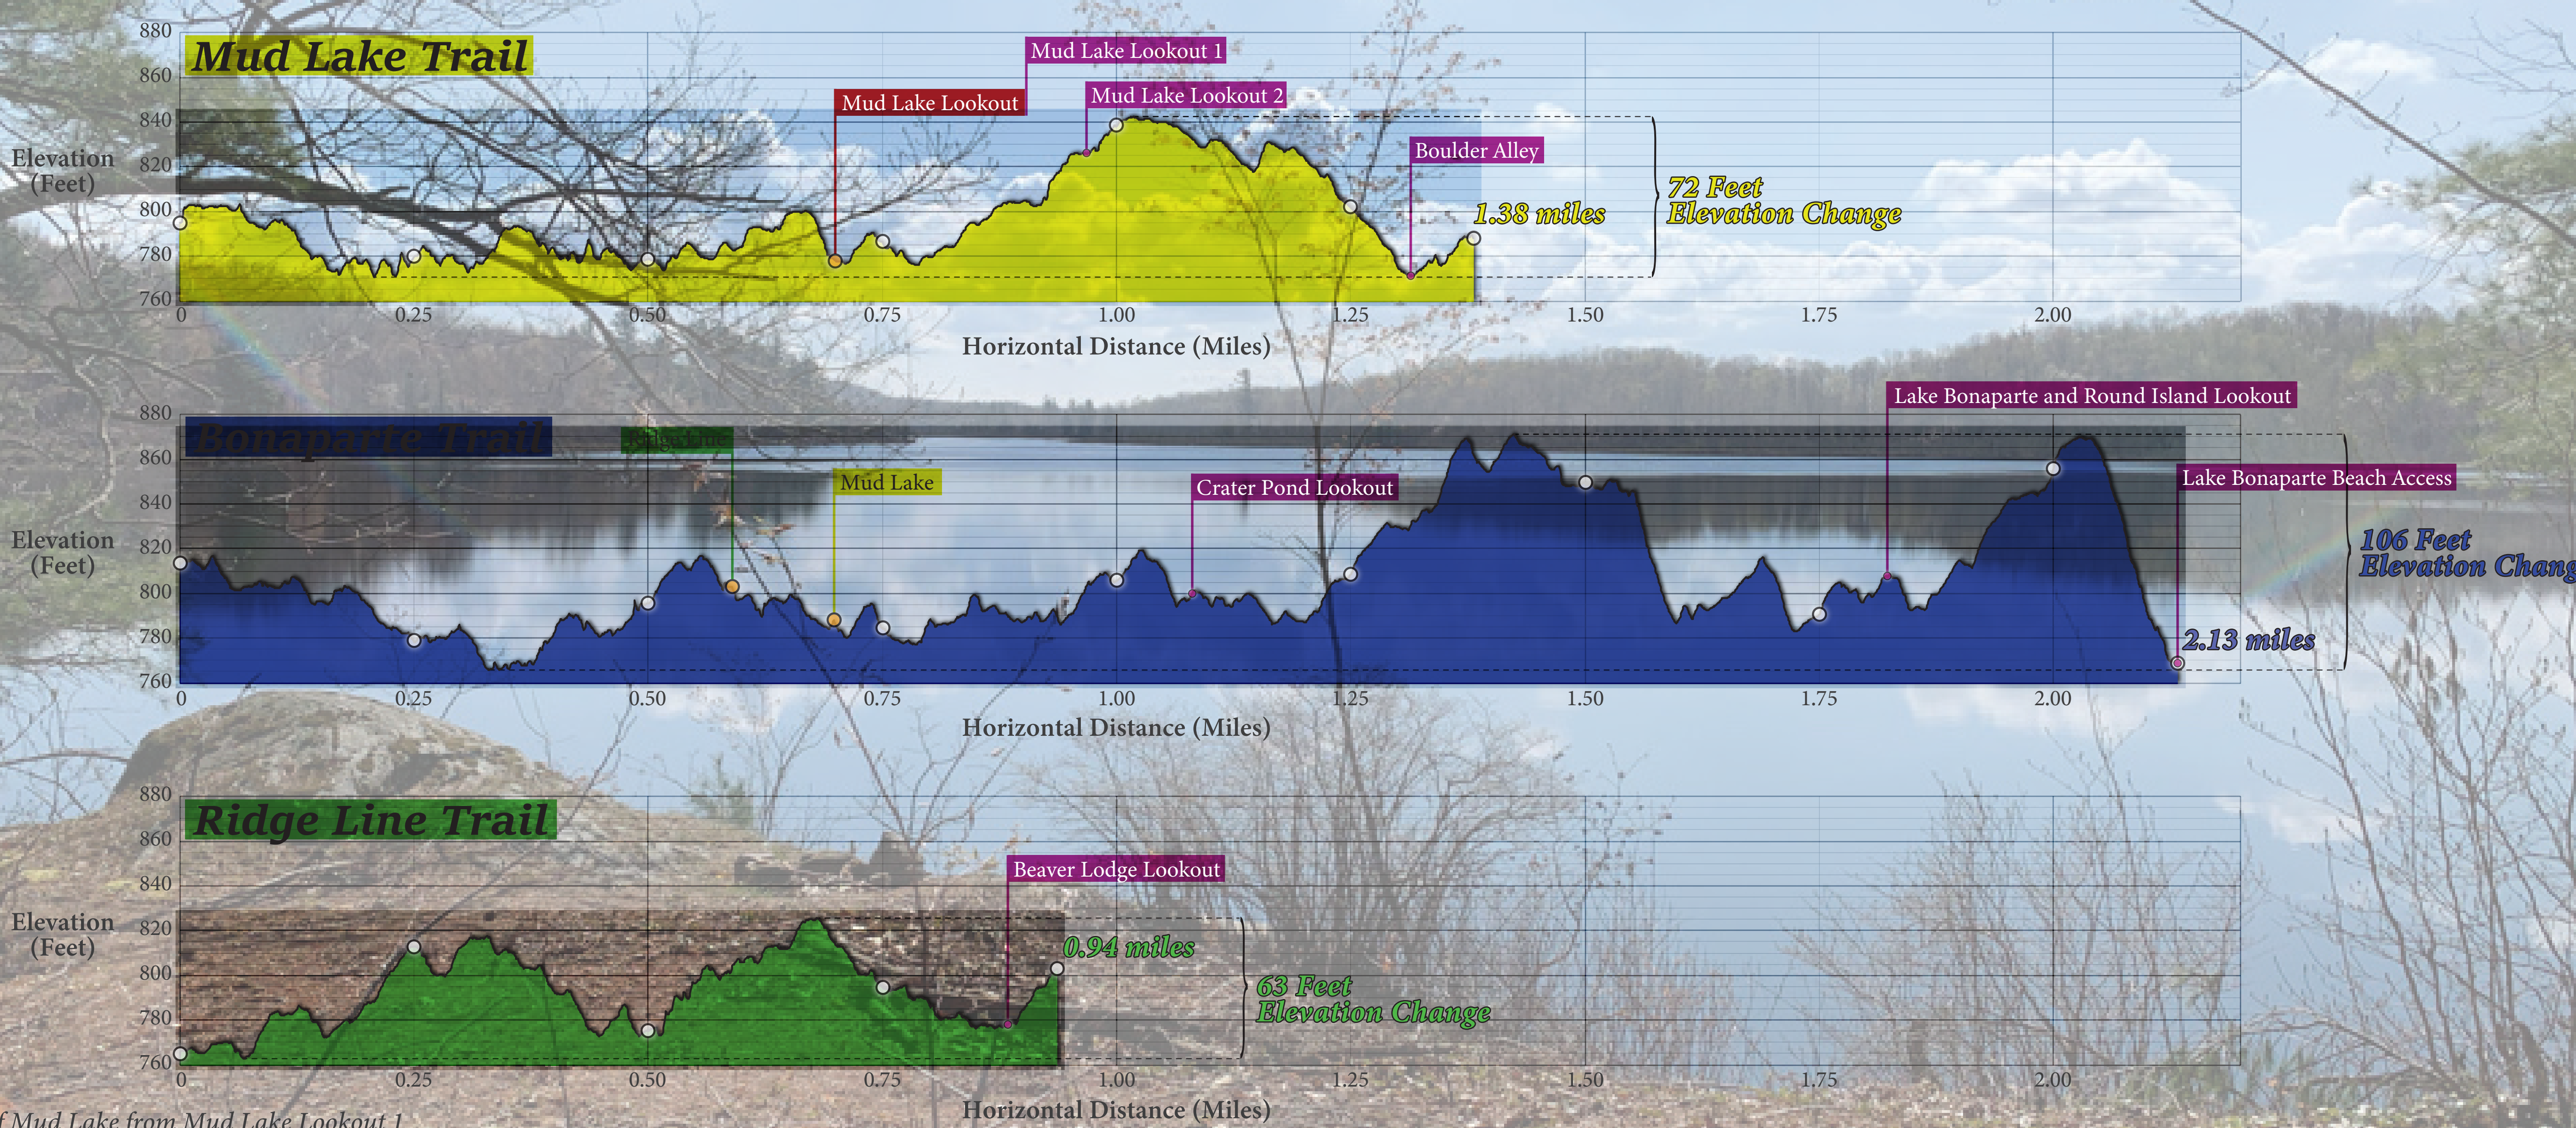

Bonaparte Area Trail Complex

Trail Name	Trail Blaze	Trail Length	Point of Interest	Range Road	Climbing/Bouldering	Scenic Lookout	Forest Cover
Bonaparte		2.13 mi/3.43 km					
Mud Lake		1.38 mi/2.22 km					
Mud Lake Lookout		0.02 mi/0.03 km					
Ridge Line		0.94 mi/1.51 km					

Trail Elevation Profiles

View of Mud Lake from Mud Lake Lookout 1

Scan the QR code with your mobile device to access the Fort Drum iSportsman website and a map of the Bonaparte Area Trail Complex that you can download and import into the free Avenza Maps® app on your mobile device (available on the Apple App Store and Google Play).

For other recreational activities and opportunities on Fort Drum visit us in person at the *Natural Resources Outreach Facility*, located in Building 2507 on Col Rende Road off of NYS Route 26, on Tuesdays and Thursdays from 10:00 a.m. - 2:00 p.m. or online at www.fortdrum.isportsman.net.